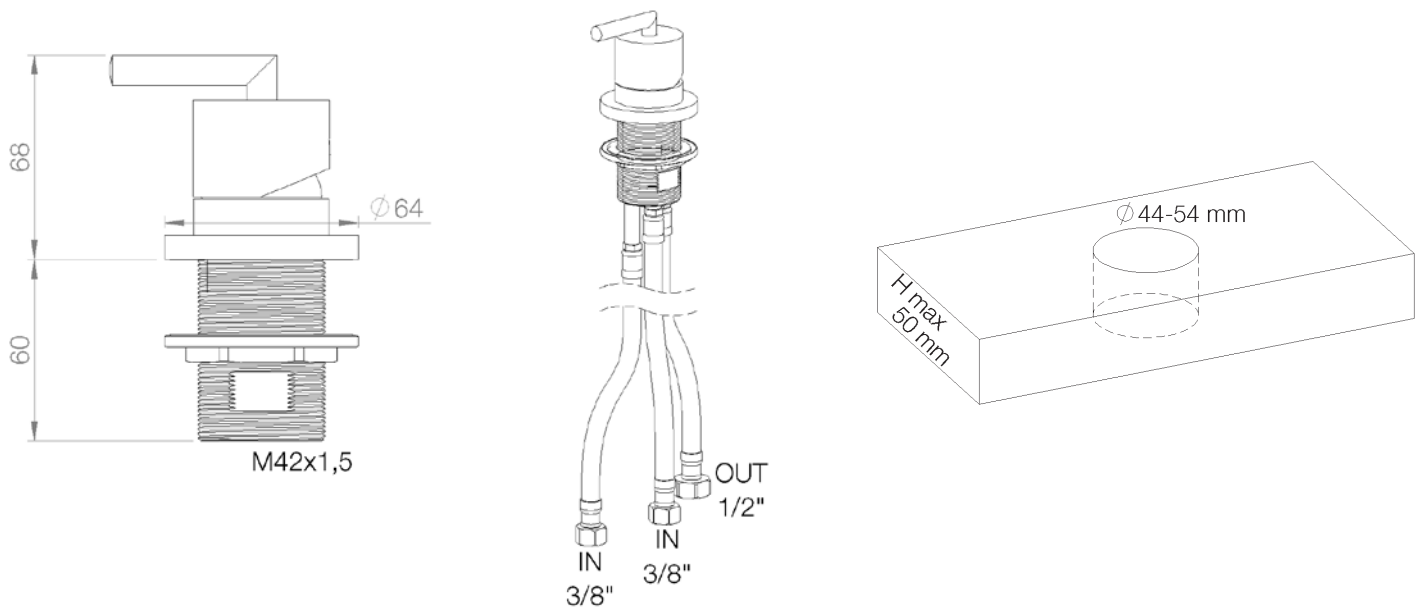

**PRODUCT TECHNICAL SHEET**

Collection :

**FUN**

Ref. :

**4531.11.43**

Mitigeur à poser

Opbouw Eéngreepsmengkraan

Rim-mounted single-lever mixer

**Picture**

**Product details**

Internal mechanism : Mixer ceramic cartridge (90°)

**Technical drawing**

RAO.V01